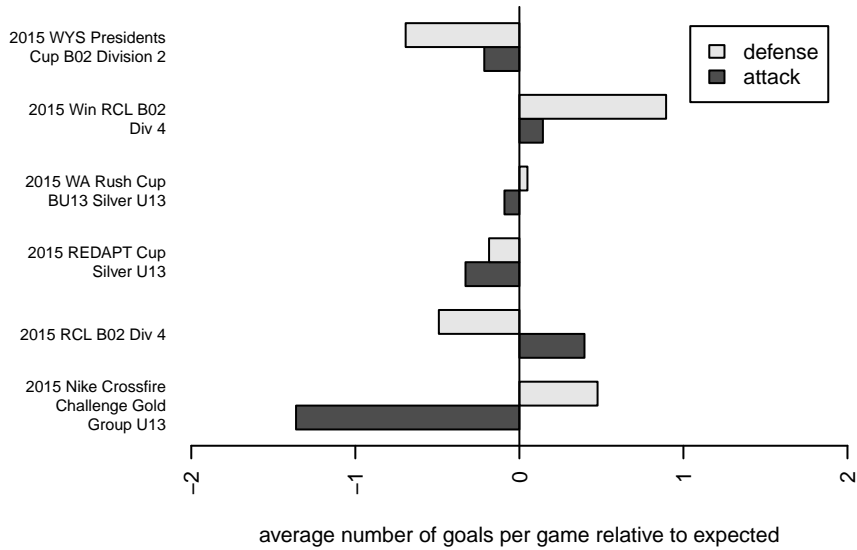

Blackhills FC Black B02

Blackhills FC
 Olympia, WA
 B02 total strength=931
 attack=3.11 defense=0.79
 fall league = RCL B02 Div 4
 spr league = Win RCL B02 Div 4

alt names used:
 BLACKHILLS FC B 02 BLACK A (WA)
 BLACKHILLS FC B 02 BLACK A (WA)
 BLACKHILLS FC B 02 BLACK A (WA)
 Blackhills FC B 02 Black A
 Blackhills FC B 02 Black A
 Blackhills FC B 02 Black A

Venues played:
 2015 Nike Crossfire Challenge Gold Group U13
 2015 WA Rush Cup BU13 Silver U13
 2015 REDAPT Cup Silver U13
 2015 RCL B02 Div 4
 2015 Win RCL B02 Div 4
 2015 WYS Presidents Cup B02 Division 2

**attack and defense variance (black dot)
relative to other teams
and top 10 in region**

**attack and defense rating
relative to others at age
and all opponents in last 13 months**

Performance relative to 13 month average