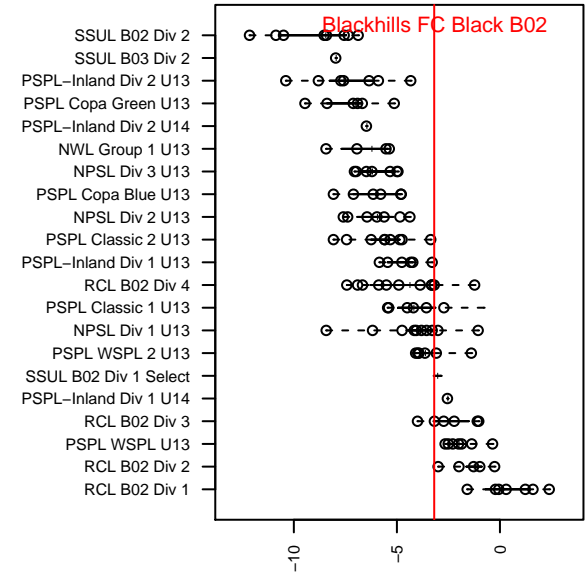

Blackhills FC Black B02

Blackhills FC
 Olympia, WA
 B02 total strength=931
 attack=3.11 defense=0.79
 fall league = RCL B02 Div 4
 spr league = Win RCL B02 Div 4

alt names used:
 BLACKHILLS FC B 02 BLACK A (WA)
 BLACKHILLS FC B 02 BLACK A (WA)
 BLACKHILLS FC B 02 BLACK A (WA)
 Blackhills FC B 02 Black A
 Blackhills FC B 02 Black A
 Blackhills FC B 02 Black A

**attack and defense variance (black dot)
relative to other teams
and top 10 in region**

**attack and defense rating
relative to others at age
and all opponents in last 13 months**

Performance relative to 13 month average