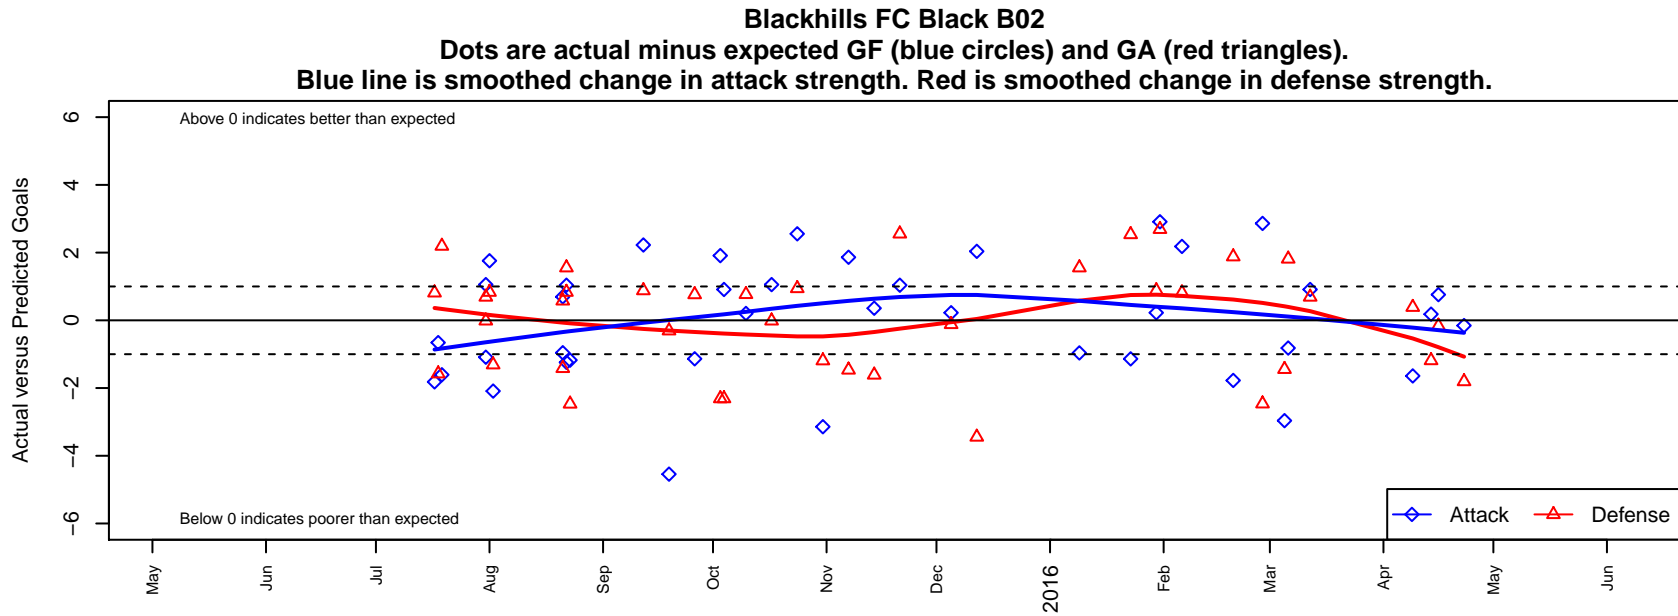

Blackhills FC Black B02

Blackhills FC
 Olympia, WA
 B02 total strength=931
 attack=3.11 defense=0.79
 fall league = RCL B02 Div 4
 spr league = Win RCL B02 Div 4

alt names used:
 BLACKHILLS FC B 02 BLACK A (WA)
 BLACKHILLS FC B 02 BLACK A (WA)
 BLACKHILLS FC B 02 BLACK A (WA)
 Blackhills FC B 02 Black A
 Blackhills FC B 02 Black A
 Blackhills FC B 02 Black A

**attack and defense variance (black dot)
relative to other teams
and top 10 in region**

**attack and defense rating
relative to others at age
and all opponents in last 13 months**

Performance relative to 13 month average