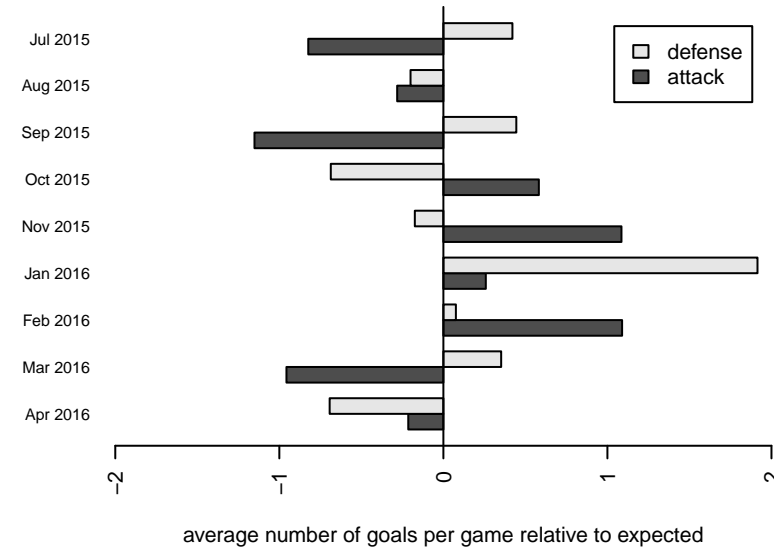

Performance relative to 13 month average