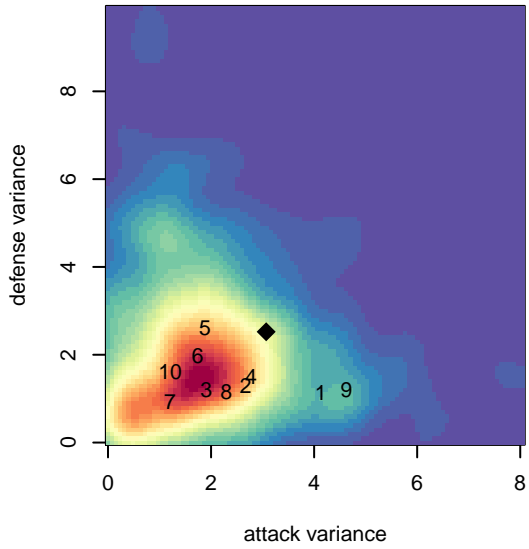

Blackhills FC Black B02

Blackhills FC
 Olympia, WA
 B02 total strength=931
 attack=3.11 defense=0.79
 fall league = RCL B02 Div 4
 spr league = Win RCL B02 Div 4

alt names used:
 BLACKHILLS FC B 02 BLACK A (WA)
 BLACKHILLS FC B 02 BLACK A (WA)
 BLACKHILLS FC B 02 BLACK A (WA)
 Blackhills FC B 02 Black A
 Blackhills FC B 02 Black A
 Blackhills FC B 02 Black A

**attack and defense variance (black dot)
relative to other teams
and top 10 in region**

**attack and defense rating
relative to others at age
and all opponents in last 13 months**

Performance relative to 13 month average