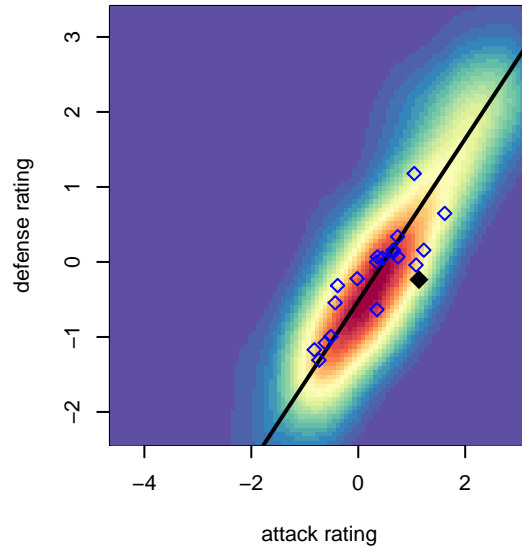

Blackhills FC Black B02

Blackhills FC
 Olympia, WA
 B02 total strength=931
 attack=3.11 defense=0.79
 fall league = RCL B02 Div 4
 spr league = Win RCL B02 Div 4

alt names used:
 BLACKHILLS FC B 02 BLACK A (WA)
 BLACKHILLS FC B 02 BLACK A (WA)
 BLACKHILLS FC B 02 BLACK A (WA)
 Blackhills FC B 02 Black A
 Blackhills FC B 02 Black A
 Blackhills FC B 02 Black A

**attack and defense variance (black dot)
relative to other teams
and top 10 in region**

**attack and defense rating
relative to others at age
and all opponents in last 13 months**

Performance relative to 13 month average